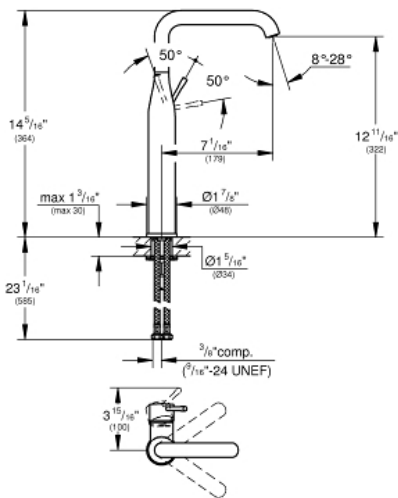

GROHE America, Inc | 200 North Gary Avenue, Suite G, Roselle, IL 60172
Phone: +1 (800) 444-7643 | Fax: +1 (800) 225-2778 | us-customerservice@grohe.com